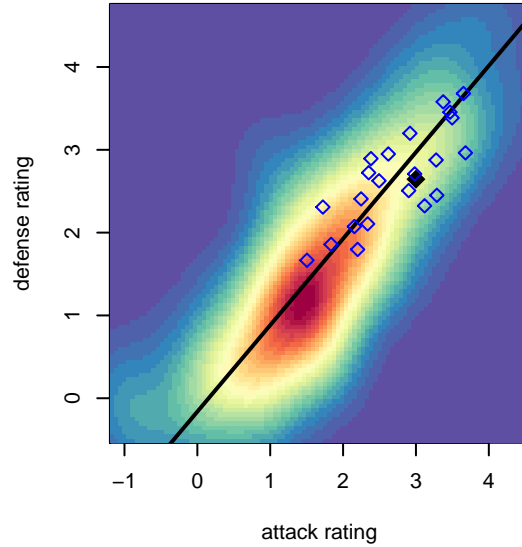

**attack and defense rating
relative to others at age
and all opponents in last 13 months**