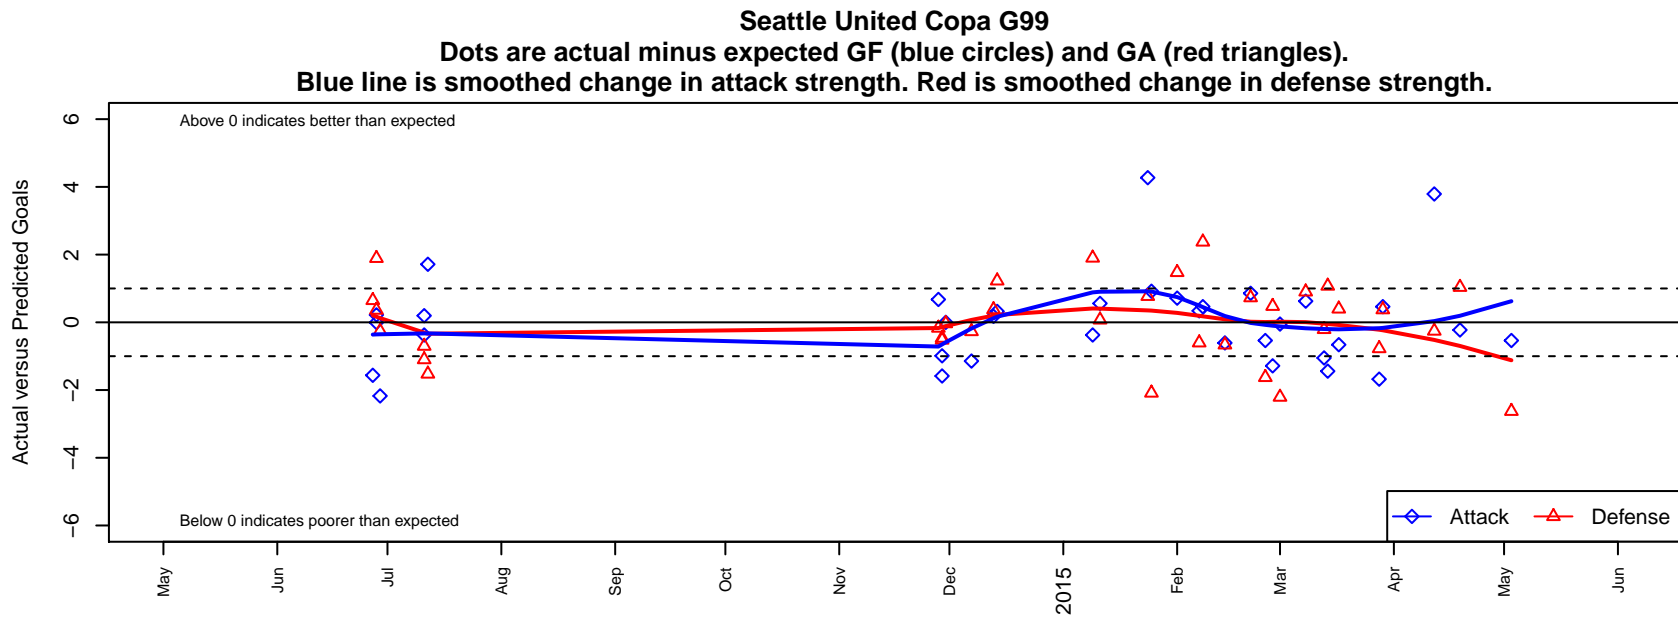

**attack and defense variance (black dot)
relative to other teams
and top 10 in region**

**attack and defense rating
relative to others at age
and all opponents in last 13 months**

Seattle United Copa G99

Seattle United Premier
Seattle, WA
G99 total strength=1614
attack=20.08 defense=14.08
fall league = RCL G99 Div 1

alt names used:
Seattle United G99 Copa
SEATTLE UNITED G99 COPA (WA)
Seattle United G99 Copa
Seattle United G99 Copa A
Seattle United G99 Copa A
Seattle United G99 COPA

Venues played:
2014 Clash At the Border Platinum/Gold U15
2014 Nike Crossfire Challenge Gold U15
2014 AstroTurf Showcase GU15 AB
2014 RCL G99 Div 1
2014 NWCL U15
2014 WYS Championship G99