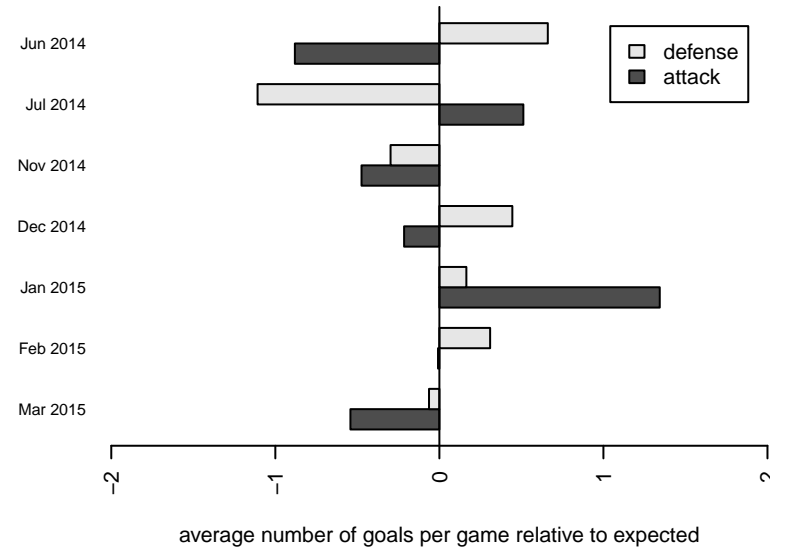

Performance relative to 13 month average