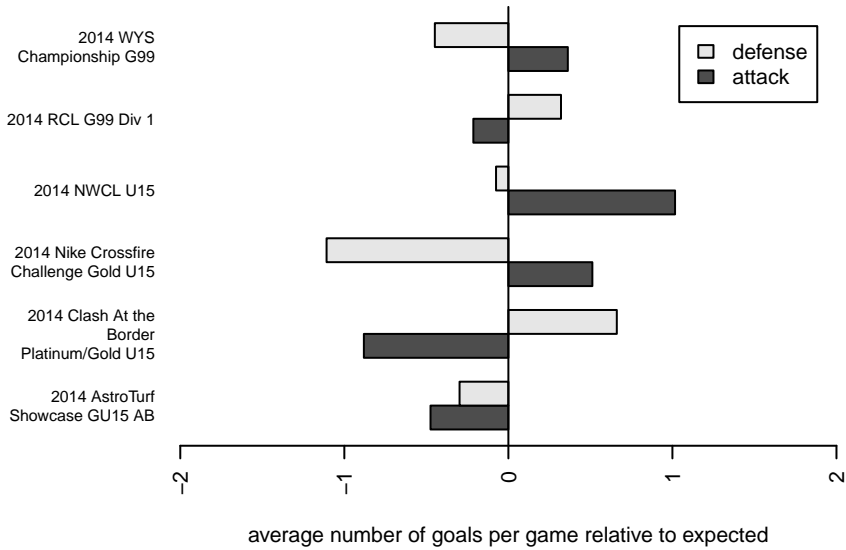

Performance relative to 13 month average