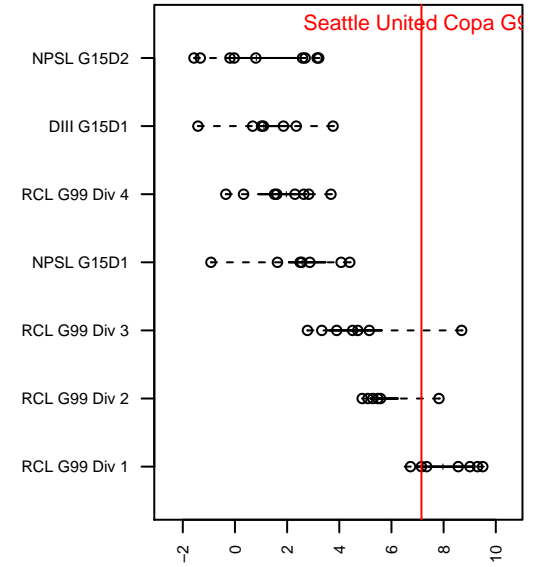

**attack and defense rating
relative to others at age
and all opponents in last 13 months**